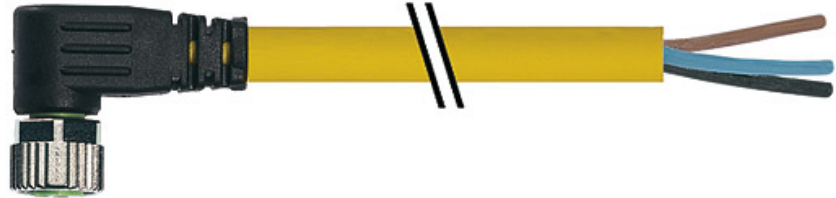

M8 female connector 90° with cable PVC-OB 3x0,25 yellow 1,5m

Female 90°  
3-pole

### Image

Vicarious picture