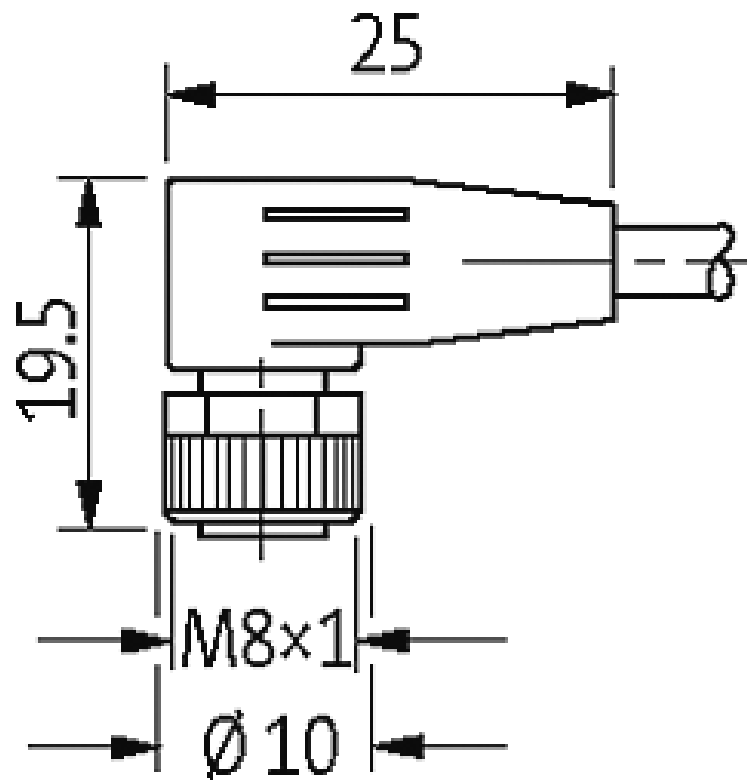

Cable

No./diameter of wires	3 × 0.25 mm²
Wire isolation	PVC (br, bl, bk)
C-track properties	Max. Externe Vorsicherung 20 A (T) in der Gebäudeinstallation
Jacket	PVC
Outer diameter	approx. 4.5 mm
Bend radius (mobile)	10 x outer diameter
Temperature range (fixed)	-30...+80 °C
Temperature range (mobile)	-5...+80 °C

Commercial data

Net weight	47
Net weight	47
Weight unit	gram
Basic unit	pc.
Customs tariff number	85444290
Unit (piece)	1
Limited value	1

Comments

Plastic housings with good resistance against chemicals and oils.
The resistance to aggressive media should be individually tested for your application. Further details on request.
Further cable lengths on request.

Dimension drawing