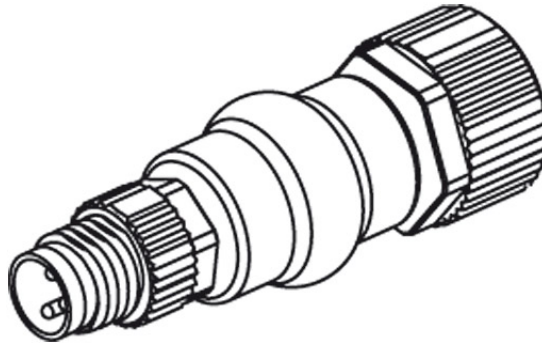

adaptor M8 male 4p. / M12 female 4p., seizure 1,2,3,4Adapter M8/M12
for M8 distribution box 4-pole**Image**

Vicarious picture

Commercial data

Net weight	15
Net weight	15
Weight unit	gram
Basic unit	pc.
Customs tariff number	85369010
Unit (piece)	1
Limited value	1