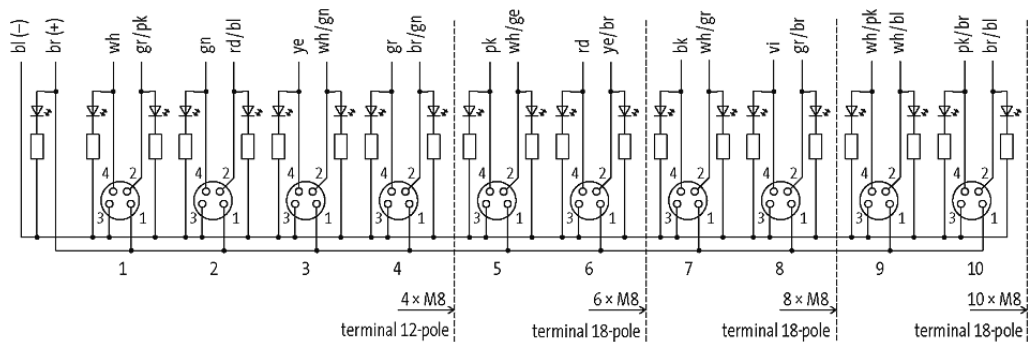

All data on this data sheet was compiled carefully.

Liability regarding correctness, completeness, and actuality is limited to gross negligence. Created: 06/12

You can chose from the following variants:	Art.-No.
Exact8, 4xM8, 4-pole, moulded cable 3.0m PUR/PVC 8x0,34+2x0,75	8000-84110-3580300
Exact8, 4xM8, 4-pole, moulded cable 5.0m PUR/PVC 8x0,34+2x0,75	8000-84110-3580500
Exact8, 4xM8, 4-pole, moulded cable 10.0m PUR/PVC 8x0,34+2x0,75	8000-84110-3581000
Exact8, 4xM8, 4-pole, moulded cable 15.0m PUR/PVC 8x0,34+2x0,75	8000-84110-3581500
Exact8, 4xM8, 4-pole, moulded cable 3.0m PUR 8x0,34+2x0,75, UL/CSA	8000-84110-3600300
Exact8, 4xM8, 4-pole, moulded cable 5.0m PUR 8x0,34+2x0,75, UL/CSA	8000-84110-3600500
Exact8, 4xM8, 4-pole, moulded cable 10.0m PUR 8x0,34+2x0,75, UL/CSA	8000-84110-3601000
Exact8, 4xM8, 4-pole, moulded cable 15.0m PUR 8x0,34+2x0,75, UL/CSA	8000-84110-3601500

Contact layout

M8-Females 4-pole

Circuit diagram

Dimension drawing

Representante oficial de:

[Argentina – Uruguay – Paraguay – Bolivia – Colombia – y Perú.]

Calle 49 N° 5764 - Villa Ballester (B1653AOX) - Prov. de Buenos Aires - ARGENTINA
Tel: (+54 11) 4768-4242 / Fax: (+54 11) 4849-1212
Mail: ventas@nakase.com.ar / Web: www.nakase.com.ar