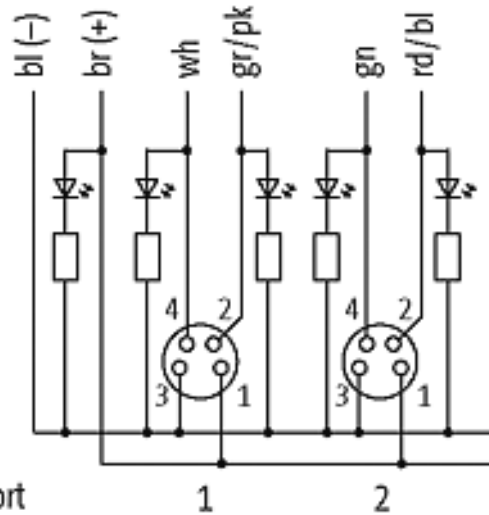

Exact8, 4-way with pre-wired homerun cable

4-way, 4-pole

Image

Vicarious picture

Approvals**Contact layout**

Contact 1	(+)
Contact 2	(N/C)/(S2)
Contact 3	(-)
Contact 4	(N/O)/(S1)
LED display	LED (green): Power LED (yellow): signal (S1) LED (white): Signal (S2)

All data on this data sheet was compiled carefully.

Liability regarding correctness, completeness, and actuality is limited to gross negligence. Created: 06/12

You can chose from the following variants:	Art.-No.
Exact8, 4xM8, 4-pole, moulded cable 3.0m PUR/PVC 8x0,34+2x0,75	8000-84110-3580300
Exact8, 4xM8, 4-pole, moulded cable 5.0m PUR/PVC 8x0,34+2x0,75	8000-84110-3580500
Exact8, 4xM8, 4-pole, moulded cable 10.0m PUR/PVC 8x0,34+2x0,75	8000-84110-3581000
Exact8, 4xM8, 4-pole, moulded cable 15.0m PUR/PVC 8x0,34+2x0,75	8000-84110-3581500
Exact8, 4xM8, 4-pole, moulded cable 3.0m PUR 8x0,34+2x0,75, UL/CSA	8000-84110-3600300
Exact8, 4xM8, 4-pole, moulded cable 5.0m PUR 8x0,34+2x0,75, UL/CSA	8000-84110-3600500
Exact8, 4xM8, 4-pole, moulded cable 10.0m PUR 8x0,34+2x0,75, UL/CSA	8000-84110-3601000
Exact8, 4xM8, 4-pole, moulded cable 15.0m PUR 8x0,34+2x0,75, UL/CSA	8000-84110-3601500

Contact layout

M8-Females 4-pole

Circuit diagram

Dimension drawing

Representante oficial de:

[Argentina – Uruguay – Paraguay – Bolivia – Colombia – y Perú.]

Calle 49 N° 5764 - Villa Ballester (B1653AOX) - Prov. de Buenos Aires - ARGENTINA
Tel: (+54 11) 4768-4242 / Fax: (+54 11) 4849-1212
Mail: ventas@nakase.com.ar / Web: www.nakase.com.ar