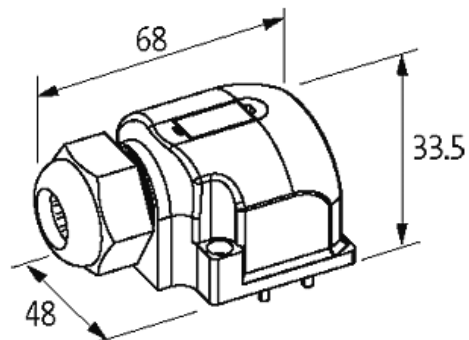

Cap big with plug, screw term. 21-pole for use with 4-,6-,8-way d-box M12 5-pole

Cap for 4-, 6-, and 8-way distribution box, 5-pole
Screw plug-in terminals

Image

Vicarious picture

Approvals

Technical Data

Total current	max. 2 x 8 A
Connection	Screw plug-in terminals max. 1.5 mm ² (AWG 16)
Housing	Plastic, flame retardant
Temperature range	-20...+80 °C, depending on cable quality

Commercial data

Net weight	51
Net weight	51
Weight unit	gram
Basic unit	pc.
Customs tariff number	85369010
Unit (piece)	1
Limited value	1

Comments

Plastic housings with good resistance against chemicals and oils.
The resistance to aggressive media should be individually tested for your application. Further details on request.

Contact layout

M12-Females 5-pole

for 2 signals per port

Dimension drawing

Representante oficial de:

[Argentina – Uruguay – Paraguay – Bolivia – Colombia – y Perú.]

Calle 49 N° 5764 - Villa Ballester (B1653AOX) - Prov. de Buenos Aires - ARGENTINA
Tel: (+54 11) 4768-4242 / Fax: (+54 11) 4849-1212
Mail: ventas@nakase.com.ar / Web: www.nakase.com.ar