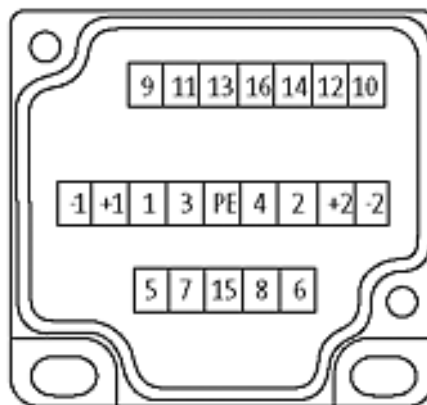

Cap big with plug, screw term. 21-pole for use with 4-,6-,8-way d-box M12 5-pole

Cap for 4-, 6-, and 8-way distribution box, 5-pole
Screw plug-in terminals

Image

Vicarious picture

Approvals

Technical Data

Total current	max. 2 x 8 A
Connection	Screw plug-in terminals max. 1.5 mm ² (AWG 16)
Housing	Plastic, flame retardant
Temperature range	-20...+80 °C, depending on cable quality

Commercial data

Net weight	51
Net weight	51
Weight unit	gram
Basic unit	pc.
Customs tariff number	85369010
Unit (piece)	1
Limited value	1

Comments

Plastic housings with good resistance against chemicals and oils.
The resistance to aggressive media should be individually tested for your application. Further details on request.

Contact layout

M12-Females 5-pole

for 2 signals per port

Dimension drawing

Representante oficial de:

[Argentina – Uruguay – Paraguay – Bolivia – Colombia – y Perú.]

Calle 49 N° 5764 - Villa Ballester (B1653AOX) - Prov. de Buenos Aires - ARGENTINA
Tel: (+54 11) 4768-4242 / Fax: (+54 11) 4849-1212
Mail: ventas@nakase.com.ar / Web: www.nakase.com.ar