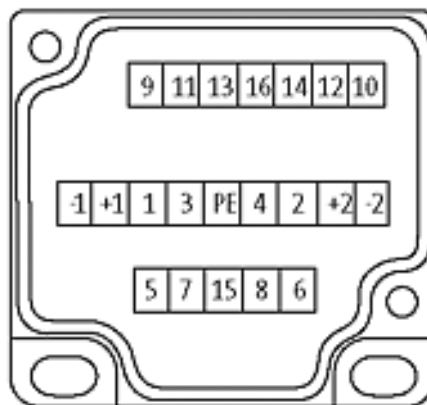

Contact layout

M12-Females 5-pole