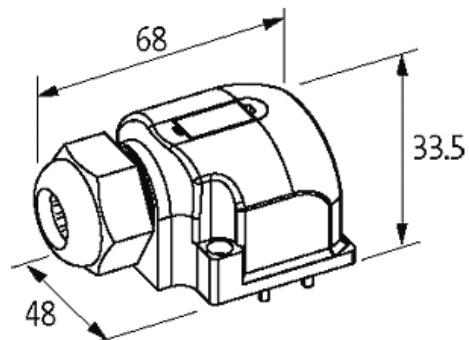

Dimension drawing