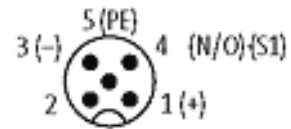

Contact layout

M12-Females 5-pole