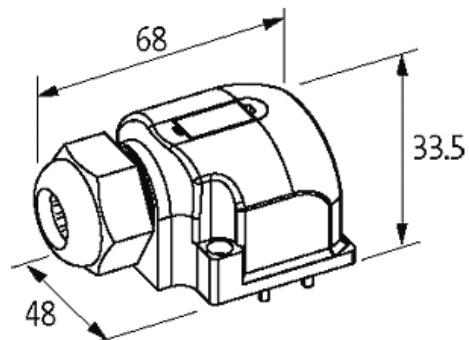

Connection cap with homerun cable

for 4-way distribution boxes, 5-pole

Image

Vicarious picture

Approvals**Form**

84559

Technical Data

Housing	Plastic, flame retardant
Temperature range	-20...+80 °C, depending on cable quality

All data on this data sheet was compiled carefully.

Liability regarding correctness, completeness, and actuality is limited to gross negligence. Created: 06/12

Contact layout

M12-Females 5-pole

for 2 signals per port

Dimension drawing

Representante oficial de:

[Argentina – Uruguay – Paraguay – Bolivia – Colombia – y Perú.]

Calle 49 N° 5764 - Villa Ballester (B1653AOX) - Prov. de Buenos Aires - ARGENTINA
Tel: (+54 11) 4768-4242 / Fax: (+54 11) 4849-1212
Mail: ventas@nakase.com.ar / Web: www.nakase.com.ar