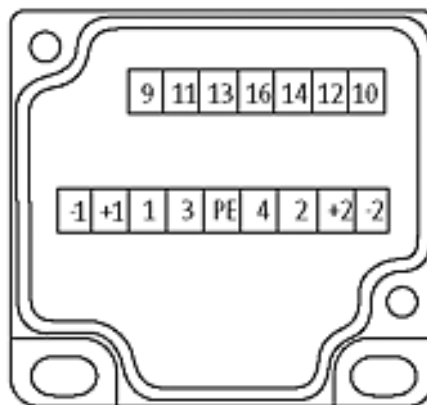

Connection cap with homerun cable

for 4-way distribution boxes, 5-pole

Image

Vicarious picture

Approvals**Form**

84559

Technical Data

Housing	Plastic, flame retardant
Temperature range	-20...+80 °C, depending on cable quality

You can chose from the following variants:

	Art.-No.
Cap with cable for d-box M12 4-way 5-pole no pot.-sep. 3m PUR/PVC-JB, 8x0,34+3x0,75	8000-84559-3630300
Cap with cable for d-box M12 4-way 5-pole no pot.-sep. 5m PUR/PVC-JB, 8x0,34+3x0,75	8000-84559-3630500
Cap with cable for d-box M12 4-way 5-pole no pot.-sep. 15m PUR/PVC-JB, 8x0,34+3x0,75	8000-84559-3631500
Cap with cable for d-box M12 4-way 5-pole no pot.-sep. 10m PUR/PVC-JB, 8x0,34+3x0,75	8000-84559-3631000
Cap with cable for d-box M12 4-way 5-pole no pot.-sep. 20m PUR/PVC-JB, 8x0,34+3x0,75	8000-84559-3632000
Cap with cable for d-box M12 4-way 5-pole no pot.-sep. 25m PUR/PVC-JB, 8x0,34+3x0,75	8000-84559-3632500
Cap with cable for d-box M12 4-way 5-pole no pot.-sep. 30m PUR/PVC-JB, 8x0,34+3x0,75	8000-84559-3633000
Cap with cable for d-box M12 4-way 5-pole no pot.-sep. 3m PUR-JB, 8x0,5+3x1,0	8000-84559-4480300
Cap with cable for d-box M12 4-way 5-pole no pot.-sep. 5m PUR-JB, 8x0,5+3x1,0	8000-84559-4480500
Cap with cable for d-box M12 4-way 5-pole no pot.-sep. 10m PUR-JB, 8x0,5+3x1,0	8000-84559-4481000
Cap with cable for d-box M12 4-way 5-pole no pot.-sep. 15m PUR-JB, 8x0,5+3x1,0	8000-84559-4481500
Cap with cable for d-box M12 4-way 5-pole no pot.-sep. 20m PUR-JB, 8x0,5+3x1,0	8000-84559-4482000
Cap with cable for d-box M12 4-way 5-pole no pot.-sep. 25m PUR-JB, 8x0,5+3x1,0	8000-84559-4482500
Cap with cable for d-box M12 4-way 5-pole no pot.-sep. 30m PUR-JB, 8x0,5+3x1,0	8000-84559-4483000

All data on this data sheet was compiled carefully.

Liability regarding correctness, completeness, and actuality is limited to gross negligence. Created: 06/12

Contact layout

M12-Females 5-pole

for 2 signals per port