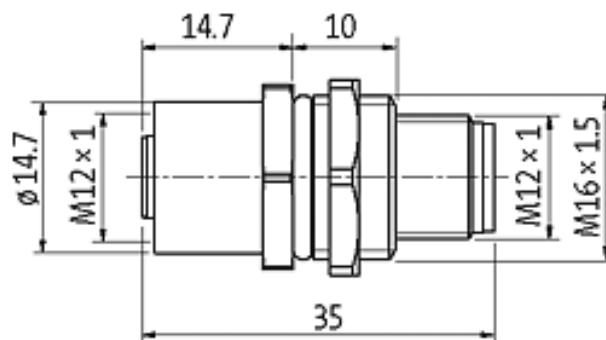

Dimension drawing