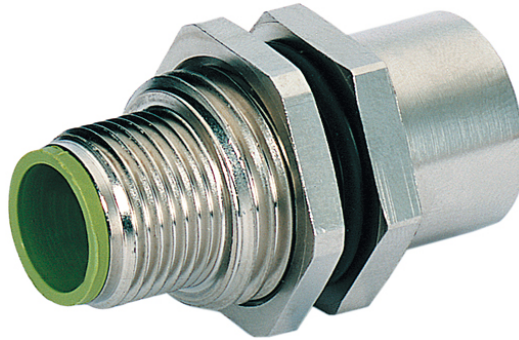

**M12-Schaltschrankdurchführung 5pol B-cod**

Control cabinet entry system M12  
B-coded, 5-pole, shielded

**Image**

Vicarious picture

**Form**

44111

**Technical Data**

Operating voltage	max. 24 V AC/DC
Operating current per contact (40 °C)	max. 4 A
Mounting set	M16 × 1.5 mm
Temperature range	-25...+85 °C
Protection	IP65 and IP67 when plugged and screwed down (EN 60529)

**Commercial data**

Net weight	27
Net weight	27
Weight unit	gram
Basic unit	pc.
Customs tariff number	85369010
Unit (piece)	1
Limited value	1