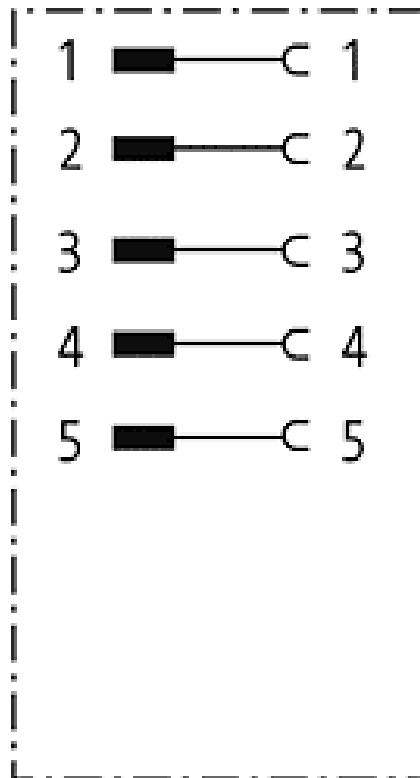

**M12-Schaltschrankdurchführung 5pol B-cod**

Control cabinet entry system M12  
B-coded, 5-pole, shielded

**Image**

Vicarious picture

**Form**

44111

**Technical Data**

Operating voltage	max. 24 V AC/DC
Operating current per contact (40 °C)	max. 4 A
Mounting set	M16 × 1.5 mm
Temperature range	-25...+85 °C
Protection	IP65 and IP67 when plugged and screwed down (EN 60529)

**Commercial data**

Net weight	27
Net weight	27
Weight unit	gram
Basic unit	pc.
Customs tariff number	85369010
Unit (piece)	1
Limited value	1

## Circuit diagram