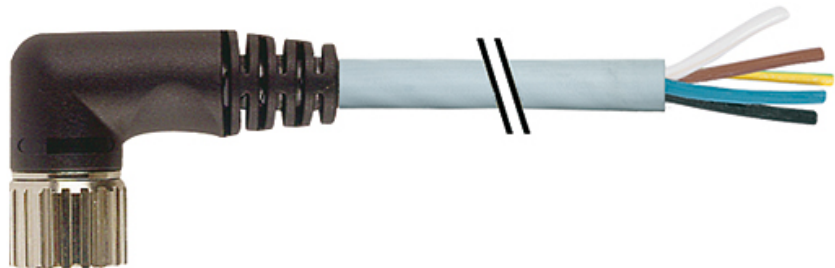

M23 female 90°, 19-pole, with open ended cable 5m PUR/PVC 16x0,34/3x0,75

Female 90°
 19-pole
 19-pole used
 for 8-way distribution boxes, 5-pole

Image

Vicarious picture

Form

23351

Technical Data

Operating voltage	max. 125 V AC/DC
Operating current per contact (40 °C)	max. 7.5 A
Locking of ports	Screw thread M23 × 1 mm
Protection	IP65 and IP67 when plugged and screwed down (EN 60529)
Temperature range	-25...+85 °C, depending on cable quality

Cable

No./diameter of wires	16 × 0.34 + 3 × 0.75 mm ²
C-track properties	2 Mio.
Jacket	PUR/PVC
Outer diameter	approx. 10.0 mm
Bend radius (mobile)	12 × outer diameter
Temperature range (fixed)	-30...+80 °C
Temperature range (mobile)	-5...+70 °C

Commercial data

Net weight	960
Net weight	960
Weight unit	gram
Basic unit	pc.
Customs tariff number	85444290
Unit (piece)	1
Limited value	1

Comments

Further cable lengths on request.
 Plastic housings with good resistance against chemicals and oils.
 The resistance to aggressive media should be individually tested for your application. Further details on request.