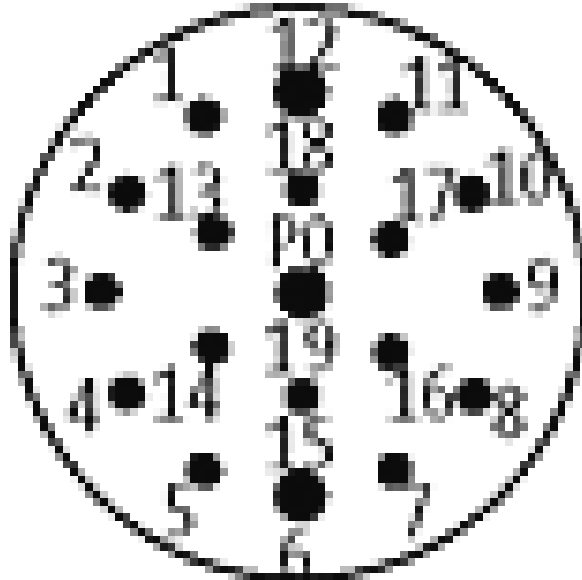

M23 female 90°, 19-pole, with open ended cable 5m PUR/PVC 16x0,34/3x0,75

Female 90°
 19-pole
 19-pole used
 for 8-way distribution boxes, 5-pole

Image

Vicarious picture

Form

23351

Technical Data

Operating voltage	max. 125 V AC/DC
Operating current per contact (40 °C)	max. 7.5 A
Locking of ports	Screw thread M23 × 1 mm
Protection	IP65 and IP67 when plugged and screwed down (EN 60529)
Temperature range	-25...+85 °C, depending on cable quality

All data on this data sheet was compiled carefully.
 Liability regarding correctness, completeness, and actuality is limited to gross negligence. Created: 06/12

Contact layout

Female

Dimension drawing

Representante oficial de: