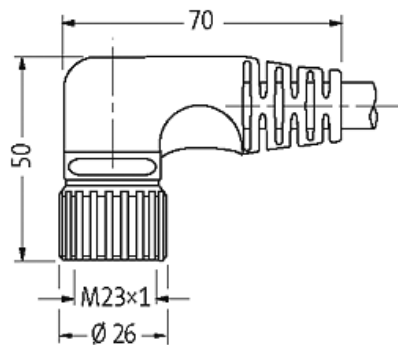

M23 female 90°, 19-pole, with open ended cable 5m PUR/PVC 16x0,34/3x0,75

Female 90°
 19-pole
 19-pole used
 for 8-way distribution boxes, 5-pole

Image

Vicarious picture

Form

23351

Technical Data

Operating voltage	max. 125 V AC/DC
Operating current per contact (40 °C)	max. 7.5 A
Locking of ports	Screw thread M23 × 1 mm
Protection	IP65 and IP67 when plugged and screwed down (EN 60529)
Temperature range	-25...+85 °C, depending on cable quality

Cable

No./diameter of wires	16 × 0.34 + 3 × 0.75 mm ²
C-track properties	2 Mio.
Jacket	PUR/PVC
Outer diameter	approx. 10.0 mm
Bend radius (mobile)	12 × outer diameter
Temperature range (fixed)	-30...+80 °C
Temperature range (mobile)	-5...+70 °C

Commercial data

Net weight	960
Net weight	960
Weight unit	gram
Basic unit	pc.
Customs tariff number	85444290
Unit (piece)	1
Limited value	1

Comments

Further cable lengths on request.
 Plastic housings with good resistance against chemicals and oils.
 The resistance to aggressive media should be individually tested for your application. Further details on request.

All data on this data sheet was compiled carefully.
 Liability regarding correctness, completeness, and actuality is limited to gross negligence. Created: 06/12

Contact layout

Female

Dimension drawing

Representante oficial de: