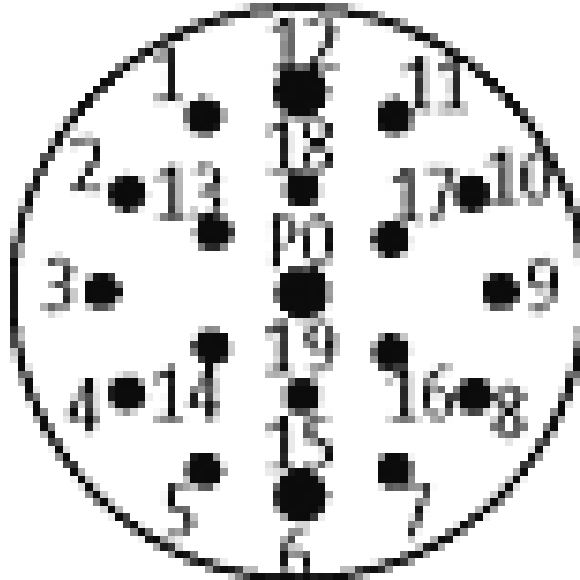

M23 female straight, 19-pole, with open ended cable 5m PUR 12x0,34/3x0,75

Female straight
19-pole
15-pole used
for 6-way distribution boxes, 5-pole

Image

Vicarious picture

Form

23231

Technical Data

Operating voltage	125 V AC/DC
Operating current per contact (40 °C)	max. 7.5 A
Protection	IP65 and IP67 when plugged and screwed down (EN 60529)
Locking of ports	Screw thread M23 × 1 mm
Temperature range	-25...+85 °C, depending on cable quality

All data on this data sheet was compiled carefully.

Liability regarding correctness, completeness, and actuality is limited to gross negligence. Created: 06/12

Contact layout

Female

Circuit diagram

15	white
7	gray/pink
5	green
4	red/blue
16	yellow
8	white/green
3	gray
14	brown/green
17	pink
9	white/yellow
2	red
13	yellow/brown
19	brown 0.75 mm ²
6	blue 0.75 mm ²
12	green/yellow 0.75 mm ²