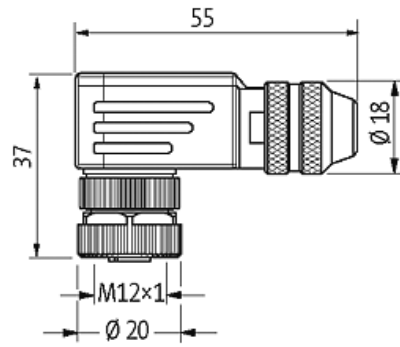

Dimension drawing