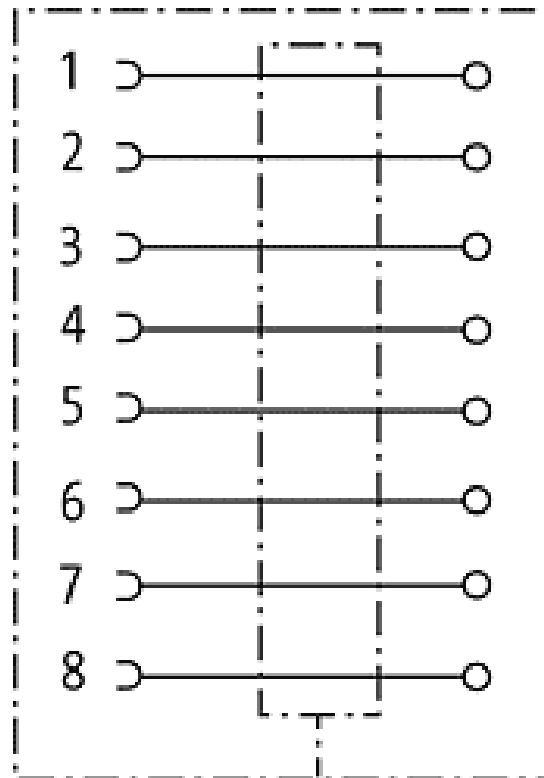

Circuit diagram