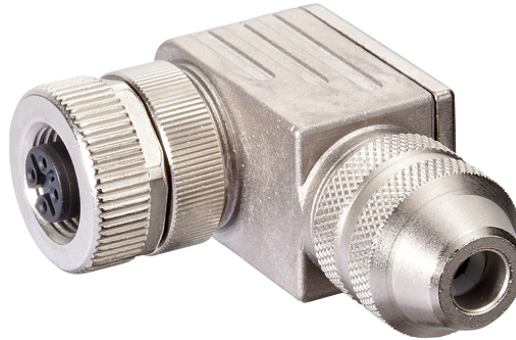

**M12 Bu. gew. geschirmt selbstanschl. Schraubkl. 8p.**

Female 90°  
8-pole, shielded  
Clamping range cable entry: 6...8 mm

**Image**

Vicarious picture

**Approvals****Form**

17371

**Technical Data**

Operating voltage	max. 60 V AC/DC
Operating current per contact (40 °C)	max. 1,76A
Connection diameter	max. 0.5 mm <sup>2</sup>
Clamping range (cable diameter)	6...8 mm
Housing	CuZn, nickel plated
Protection	IP65 and IP67 when plugged and screwed down (EN 60529)
Temperature range	-25...+85 °C

**Commercial data**

Net weight	75
Net weight	75
Weight unit	gram
Basic unit	pc.
Customs tariff number	85369010
Unit (piece)	1
Limited value	1

All data on this data sheet was compiled carefully.

Liability regarding correctness, completeness, and actuality is limited to gross negligence. Created: 06/12