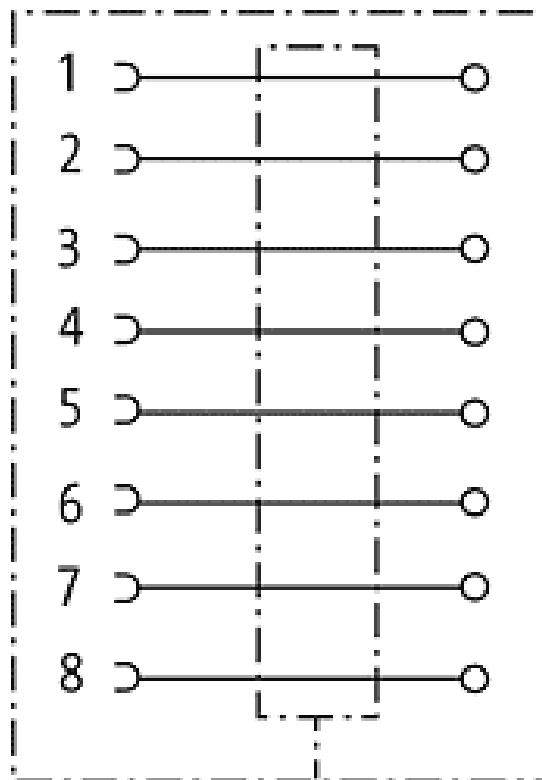

Circuit diagram