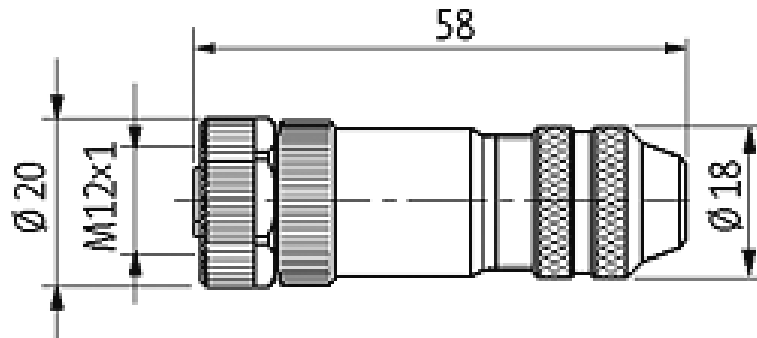

**M12 Bu. ger. geschirmt selbstanschl. Schraubkl. 8p.**

Female straight  
8-pole, shielded  
Clamping range cable entry: 6...8 mm

**Image**

Vicarious picture

**Approvals****Form**

17361

**Technical Data**

Operating voltage	max. 60 V AC/DC
Operating current per contact (40 °C)	max. 1,76A
Connection diameter	max. 0.5 mm <sup>2</sup>
Clamping range (cable diameter)	6...8 mm
Housing	CuZn, nickel plated
Protection	IP65 and IP67 when plugged and screwed down (EN 60529)
Temperature range	-25...+85 °C

Contact layout

# Female

Circuit diagram

Dimension drawing

Representante oficial de:

[Argentina – Uruguay – Paraguay – Bolivia – Colombia – y Perú.]

Calle 49 N° 5764 - Villa Ballester (B1653AOX) - Prov. de Buenos Aires - ARGENTINA  
Tel: (+54 11) 4768-4242 / Fax: (+54 11) 4849-1212  
Mail: [ventas@nakase.com.ar](mailto:ventas@nakase.com.ar) / Web: [www.nakase.com.ar](http://www.nakase.com.ar)