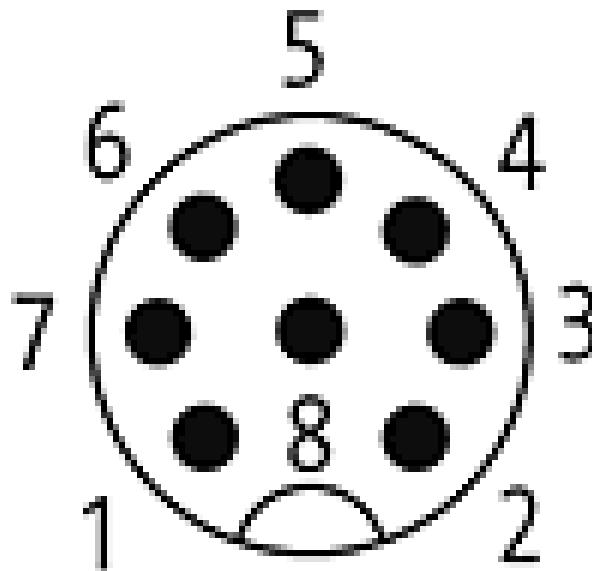

Contact layout

Male