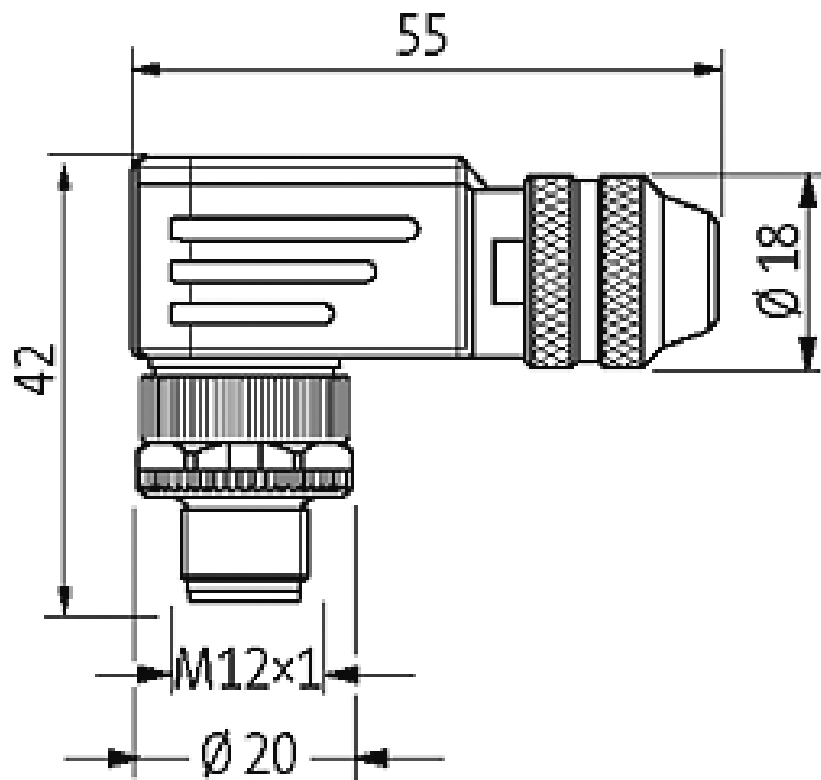

M12 St. gew. geschirmt selbstanschl. Schraubkl. 8p.

Male 90°

8-pole, shielded

Clamping range cable entry: 6...8 mm

Image

Vicarious picture

Approvals

Form

17351

Technical Data

Operating voltage	max. 60 V AC/DC
Operating current per contact (40 °C)	max. 1,76A
Connection diameter	max. 0.5 mm ²
Clamping range (cable diameter)	6...8 mm
Housing	CuZn, nickel plated
Protection	IP65 and IP67 when plugged and screwed down (EN 60529)
Temperature range	-25...+85 °C

Contact layout

Male

Circuit diagram

Dimension drawing

Representante oficial de:

[Argentina – Uruguay – Paraguay – Bolivia – Colombia – y Perú.]

Calle 49 N° 5764 - Villa Ballester (B1653AOX) - Prov. de Buenos Aires - ARGENTINA
Tel: (+54 11) 4768-4242 / Fax: (+54 11) 4849-1212
Mail: ventas@nakase.com.ar / Web: www.nakase.com.ar