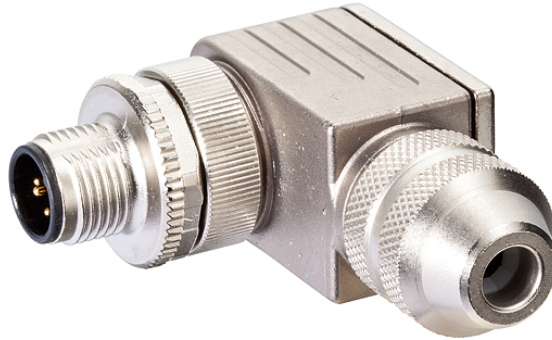

M12 St. gew. geschirmt selbstanschl. Schraubkl. 8p.

Male 90°

8-pole, shielded

Clamping range cable entry: 6...8 mm

Image

Vicarious picture

Approvals

Form

17351

Technical Data

Operating voltage	max. 60 V AC/DC
Operating current per contact (40 °C)	max. 1,76A
Connection diameter	max. 0.5 mm ²
Clamping range (cable diameter)	6...8 mm
Housing	CuZn, nickel plated
Protection	IP65 and IP67 when plugged and screwed down (EN 60529)
Temperature range	-25...+85 °C