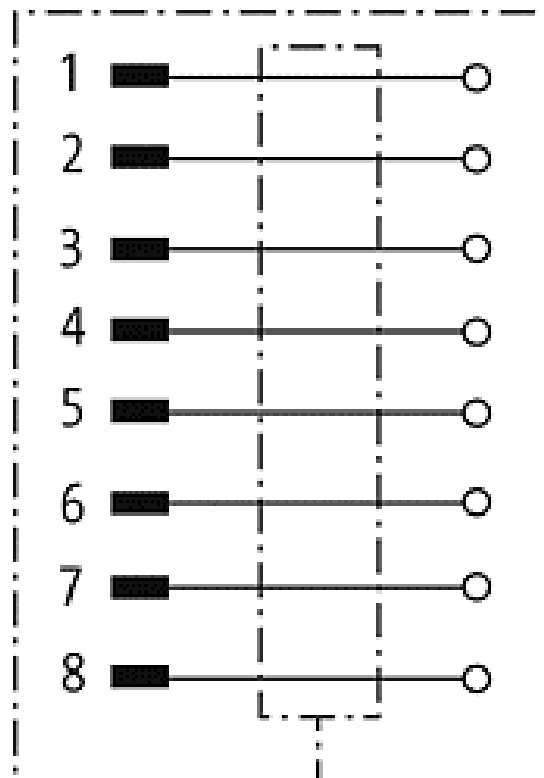

Circuit diagram