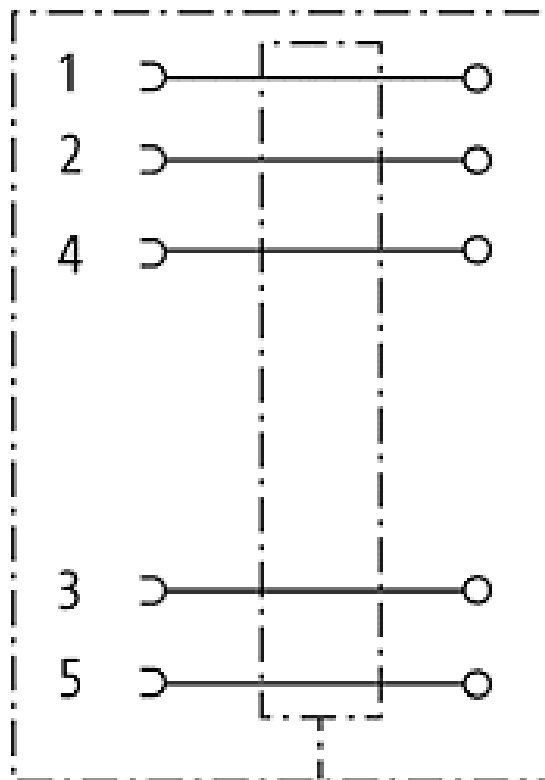

M12 female straight shielded field-wireable Replaced Art.-No. 4227620

Female straight
5-pole, shielded
Clamping range cable entry: 4...6 mm

Image

Vicarious picture

Approvals**Form**

13381

Technical Data

Operating voltage	max. 125 V AC/DC
Operating current per contact (40 °C)	max. 4 A
Connection diameter	max. 0.75 mm ²
Clamping range (cable diameter)	4...6 mm
Housing	CuZn, nickel plated
Protection	IP65 and IP67 when plugged and screwed down (EN 60529)
Temperature range	-25...+85 °C

Commercial data

Net weight	60
Net weight	60
Weight unit	gram
Basic unit	pc.
Customs tariff number	85369010
Unit (piece)	1
Limited value	1

All data on this data sheet was compiled carefully.

Liability regarding correctness, completeness, and actuality is limited to gross negligence. Created: 06/12

Contact layout

Female

Circuit diagram

Dimension drawing

Representante oficial de:

[Argentina – Uruguay – Paraguay – Bolivia – Colombia – y Perú.]

Calle 49 N° 5764 - Villa Ballester (B1653AOX) - Prov. de Buenos Aires - ARGENTINA
Tel: (+54 11) 4768-4242 / Fax: (+54 11) 4849-1212
Mail: ventas@nakase.com.ar / Web: www.nakase.com.ar