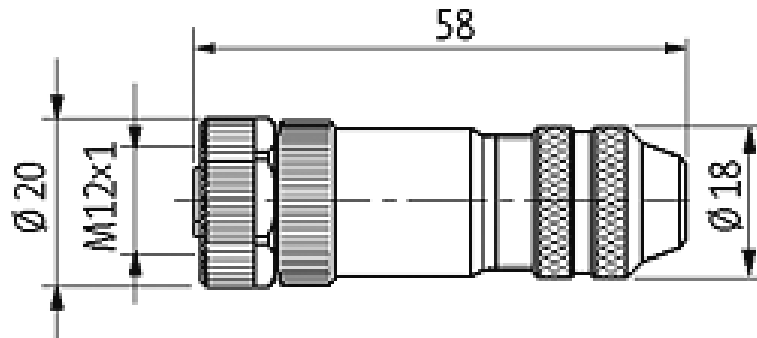

M12 female straight shielded field-wireable Replaced Art.-No. 4227620

Female straight
5-pole, shielded
Clamping range cable entry: 4...6 mm

Image

Vicarious picture

Approvals**Form**

13381

Technical Data

Operating voltage	max. 125 V AC/DC
Operating current per contact (40 °C)	max. 4 A
Connection diameter	max. 0.75 mm ²
Clamping range (cable diameter)	4...6 mm
Housing	CuZn, nickel plated
Protection	IP65 and IP67 when plugged and screwed down (EN 60529)
Temperature range	-25...+85 °C

Contact layout

Female

Circuit diagram

Dimension drawing

Representante oficial de:

[Argentina – Uruguay – Paraguay – Bolivia – Colombia – y Perú.]

Calle 49 N° 5764 - Villa Ballester (B1653AOX) - Prov. de Buenos Aires - ARGENTINA
Tel: (+54 11) 4768-4242 / Fax: (+54 11) 4849-1212
Mail: ventas@nakase.com.ar / Web: www.nakase.com.ar