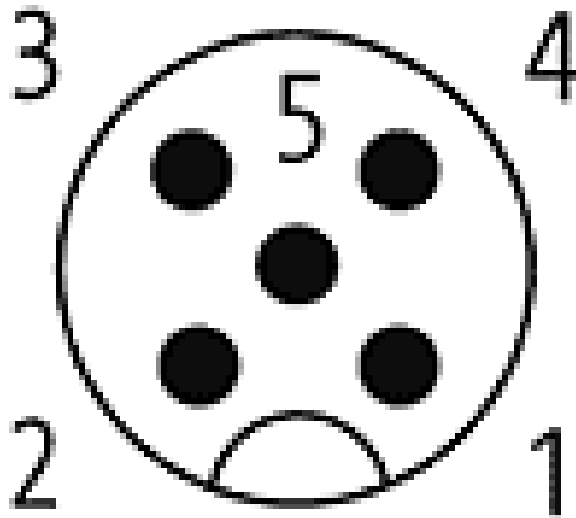

Contact layout

Female