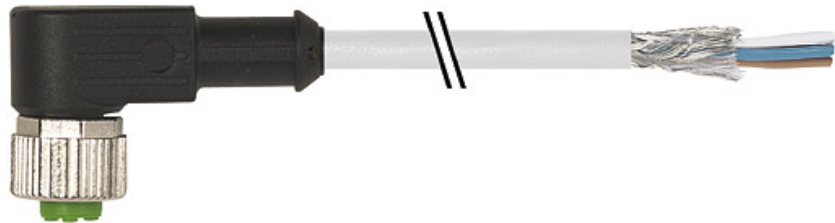

M12 female 90° shielded with cable PVC-OB 4x0,34 shielded grey 1,5m

Female 90°
4-pole, shielded

Image

Vicarious picture

Approvals

Form

13261

Technical Data

Protection	IP65 and IP67 when plugged and screwed down (EN 60529)
Operating voltage	max. 60 V AC/DC
Operating current per contact (40 °C)	max. 4 A
Locking of ports	screw thread M12 × 1 mm (recommended torque = 0.6 Nm) self-securing
Temperature range	-25...+85 °C, depending on cable quality

Cable

No./diameter of wires	4 × 0.34 mm ²
Wire isolation	PVC (br, wh, bl, bk)
C-track properties	Max. Externe Vorsicherung 20 A (T) in der Gebäudeinstallation
Jacket	PVC
Outer diameter	approx. 5.9 mm
Bend radius (mobile)	15 × outer diameter
Temperature range (fixed)	-30...+80 °C
Temperature range (mobile)	-5...+70 °C