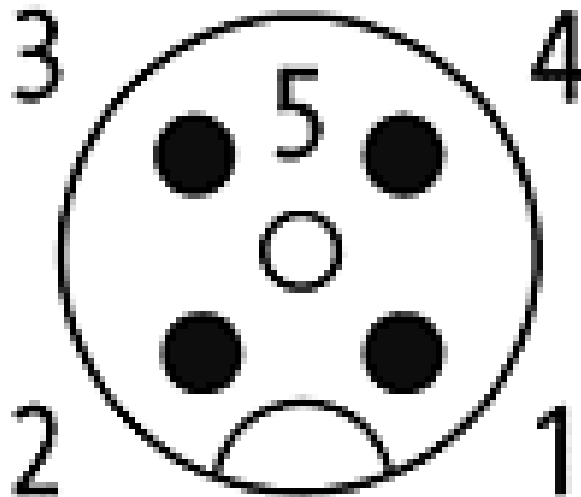

Contact layout

Female