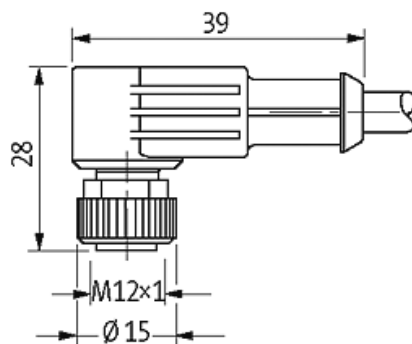

M12 female 90° shielded with cable PVC-OB 4x0,34 shielded grey 1,5m

Female 90°
4-pole, shielded

Image

Vicarious picture

Approvals

Form

13261

Technical Data

All data on this data sheet was compiled carefully.

Liability regarding correctness, completeness, and actuality is limited to gross negligence. Created: 06/12

Commercial data

Net weight	106
Net weight	106
Weight unit	gram
Basic unit	pc.
Customs tariff number	85444290
Unit (piece)	1
Limited value	1

Contact layout

Female

Dimension drawing

Representante oficial de:

[Argentina – Uruguay – Paraguay – Bolivia – Colombia – y Perú.]

Calle 49 N° 5764 - Villa Ballester (B1653AOX) - Prov. de Buenos Aires - ARGENTINA
Tel: (+54 11) 4768-4242 / Fax: (+54 11) 4849-1212
Mail: ventas@nakase.com.ar / Web: www.nakase.com.ar