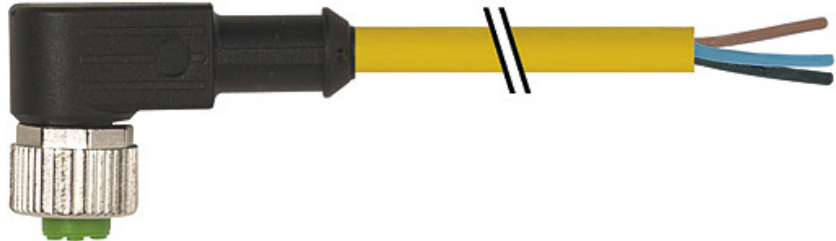

M12 female connector 90° with cable PVC-OB 3x0,34 yellow 1,5m

Female 90°

3-pole

Art.-No. 7005 - M12 Lite - (plastic hexagonal screw) on request

Image

Vicarious picture

Approvals**Express shipments****Form**

12321

Technical Data

Protection	IP65 and IP67 when plugged and screwed down (EN 60529)
Operating voltage	max. 250 V AC/DC
Operating current per contact (40 °C)	max. 4 A
Locking of ports	screw thread M12 × 1 mm (recommended torque = 0.6 Nm) self-securing
Temperature range	-25...+85 °C, depending on cable quality

All data on this data sheet was compiled carefully.

Liability regarding correctness, completeness, and actuality is limited to gross negligence. Created: 06/12

Cable	
No./diameter of wires	3 × 0.34 mm ²
Wire isolation	PVC (br, bl, bk)
C-track properties	Max. Externe Vorsicherung 20 A (T) in der Gebäudeinstallation
Jacket	PVC
Outer diameter	approx. 4.6 mm
Bend radius (mobile)	10 x outer diameter
Temperature range (fixed)	-30...+80 °C
Temperature range (mobile)	-5...+80 °C

Commercial data	
Net weight	66
Net weight	66
Weight unit	gram
Basic unit	pc.
Customs tariff number	85444290
Unit (piece)	1
Limited value	1

Comments

Plastic housings with good resistance against chemicals and oils.
 The resistance to aggressive media should be individually tested for your application. Further details on request.
 Further cable lengths on request.