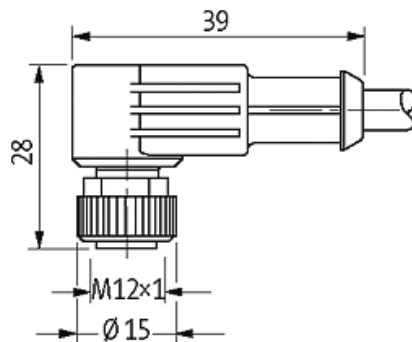

M12 female connector 90° with cable PVC-OB 3x0,34 yellow 1,5m

Female 90°

3-pole

Art.-No. 7005 - M12 Lite - (plastic hexagonal screw) on request

Image

Vicarious picture

Approvals**Express shipments****Form**

12321

Technical Data

Protection	IP65 and IP67 when plugged and screwed down (EN 60529)
Operating voltage	max. 250 V AC/DC
Operating current per contact (40 °C)	max. 4 A
Locking of ports	screw thread M12 × 1 mm (recommended torque = 0.6 Nm) self-securing
Temperature range	-25...+85 °C, depending on cable quality

Commercial data	
Net weight	66
Net weight	66
Weight unit	gram
Basic unit	pc.
Customs tariff number	85444290
Unit (piece)	1
Limited value	1

Comments

Plastic housings with good resistance against chemicals and oils.
 The resistance to aggressive media should be individually tested for your application. Further details on request.
 Further cable lengths on request.

Contact layout

Female

Dimension drawing

Representante oficial de:

[Argentina – Uruguay – Paraguay – Bolivia – Colombia – y Perú.]

Calle 49 N° 5764 - Villa Ballester (B1653AOX) - Prov. de Buenos Aires - ARGENTINA
Tel: (+54 11) 4768-4242 / Fax: (+54 11) 4849-1212
Mail: ventas@nakase.com.ar / Web: www.nakase.com.ar