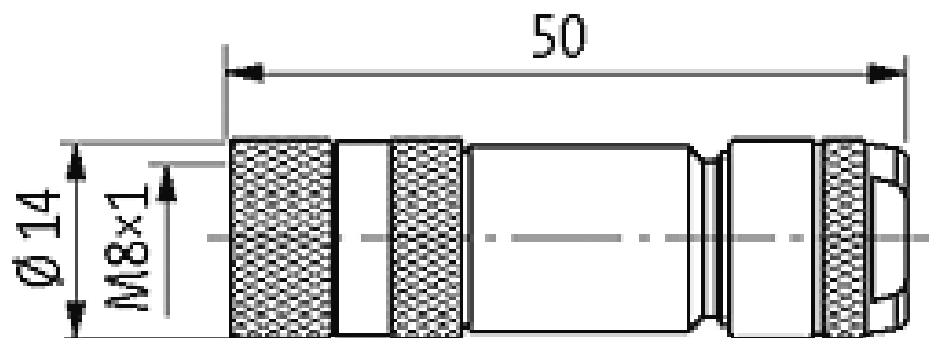

Dimension drawing