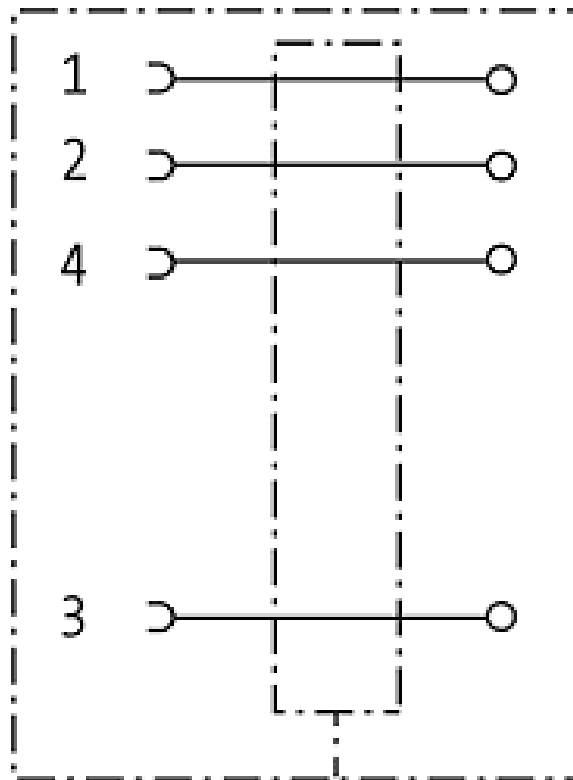

Circuit diagram