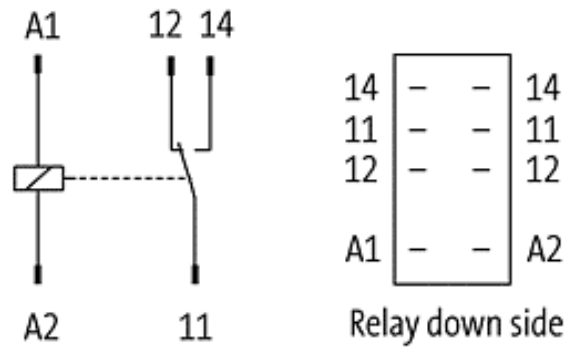

Circuit diagram