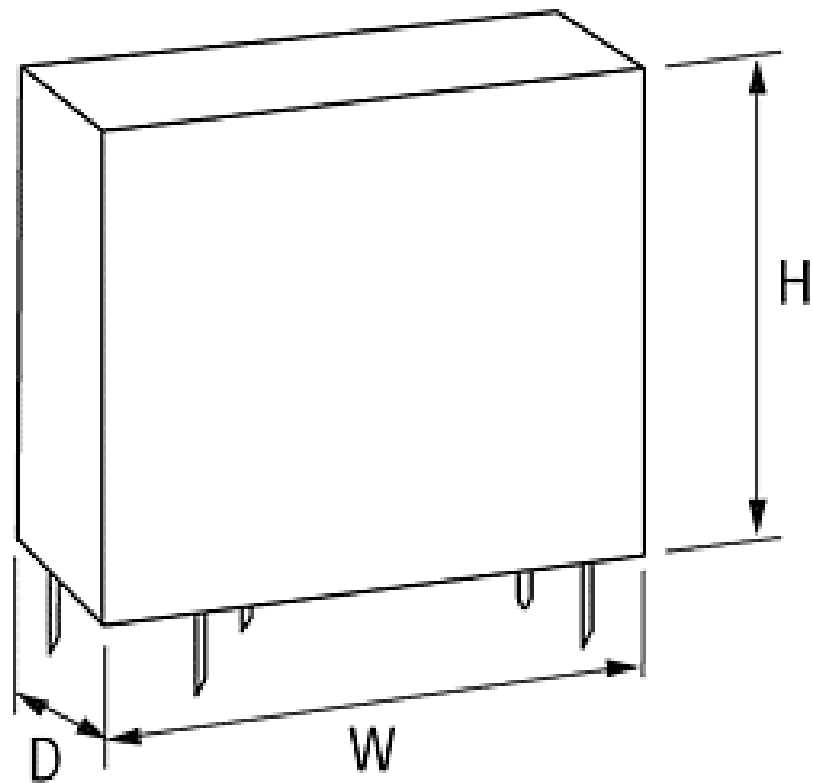

Dimension drawing