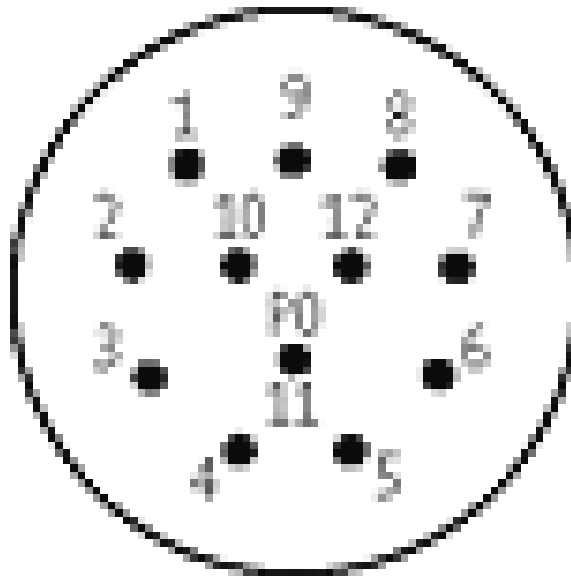

M23 female straight, 12-pole, with open ended cable 5m PUR 6x0,34/3x0,75

Female straight
12-pole
9-pole used
for 6-way distribution box, 4-pole

Image

Vicarious picture

Form	23031
Technical Data	
Operating voltage	125 V AC/DC
Operating current per contact (40 °C)	max. 7.5 A
Protection	IP65 and IP67 when plugged and screwed down (EN 60529)
Locking of ports	Screw thread M23 × 1 mm
Temperature range	-25...+85 °C, depending on cable quality
Cable	
No./diameter of wires	6 × 0.34 + 3 × 0.75 mm ²
Wire isolation	PVC (bl, wh, gn, ye, gr, pk, rd, gnye, br)
C-track properties	yes
Jacket	PUR/PVC
Outer diameter	approx. 9.1 mm
Bend radius (mobile)	12 × outer diameter
Temperature range (fixed)	-30...+80 °C
Temperature range (mobile)	-5...+70 °C
Commercial data	
Net weight	700
Net weight	700
Weight unit	gram
Basic unit	pc.
Customs tariff number	85444290
Unit (piece)	1
Limited value	1

All data on this data sheet was compiled carefully.
Liability regarding correctness, completeness, and actuality is limited to gross negligence. Created: 06/12

Contact layout

Female

Circuit diagram

1	▷	white
2	▷	green
3	▷	yellow
4	▷	gray
5	▷	pink
6	▷	red
11	▷	brown 0.75 mm ²
9	▷	blue 0.75 mm ²
12	▷	green / yellow 0.75 mm ²