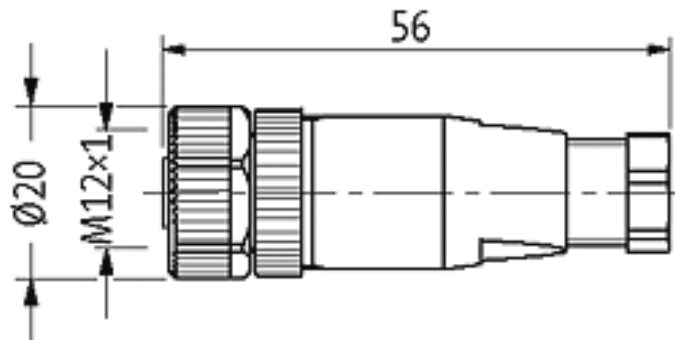

**M12 female straight self-wireable 8-pol. screw termination**

Female straight  
8-pole  
Clamping range cable entry: 6...8 mm

**Image**

Vicarious picture

**Approvals****Express shipments****Form**

17321

**Technical Data**

Operating voltage	max. 60 V AC/DC
Operating current per contact (40 °C)	max. 1,76A
Connection diameter	max. 0.5 mm <sup>2</sup>
Clamping range (cable diameter)	6...8 mm
Protection	IP65 and IP67 when plugged and screwed down (EN 60529)
Temperature range	-25...+85 °C

Contact layout

# Female

Circuit diagram

Dimension drawing

Representante oficial de:

[Argentina – Uruguay – Paraguay – Bolivia – Colombia – y Perú.]

Calle 49 N° 5764 - Villa Ballester (B1653AOX) - Prov. de Buenos Aires - ARGENTINA  
Tel: (+54 11) 4768-4242 / Fax: (+54 11) 4849-1212  
Mail: [ventas@nakase.com.ar](mailto:ventas@nakase.com.ar) / Web: [www.nakase.com.ar](http://www.nakase.com.ar)