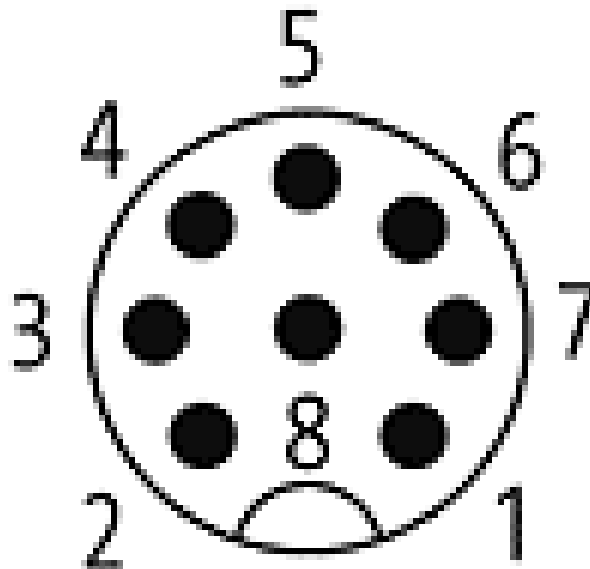

Contact layout

Female