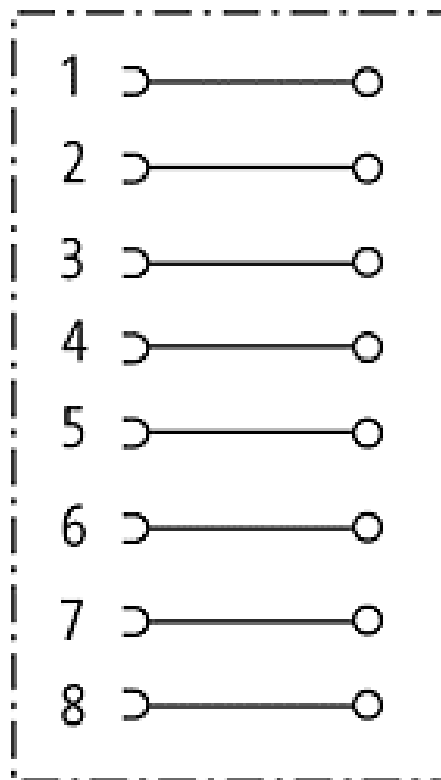

Circuit diagram