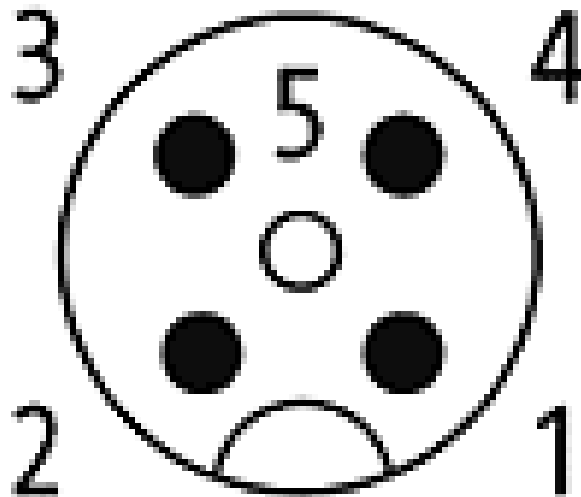

M12 female straight field-wireable Replaced Art.-No. 27600

Female straight
4-pole
Clamping range cable entry: 4...6 mm

Image

Vicarious picture

Approvals**Express shipments****Form**

12901

Technical Data

Operating voltage	max. 250 V AC/DC
Operating current per contact (40 °C)	max. 4 A
Connection diameter	max. 0.75 mm ²
Clamping range (cable diameter)	4...6 mm
Protection	IP65 and IP67 when plugged and screwed down (EN 60529)
Temperature range	-25...+85 °C

Commercial data

Net weight	25
Net weight	25
Weight unit	gram
Basic unit	pc.
Customs tariff number	85369010
Unit (piece)	1
Limited value	1

Comments

Plastic housings with good resistance against chemicals and oils.
The resistance to aggressive media should be individually tested for your application. Further details on request.

All data on this data sheet was compiled carefully.
Liability regarding correctness, completeness, and actuality is limited to gross negligence. Created: 06/12

Contact layout

Female

Circuit diagram

Dimension drawing