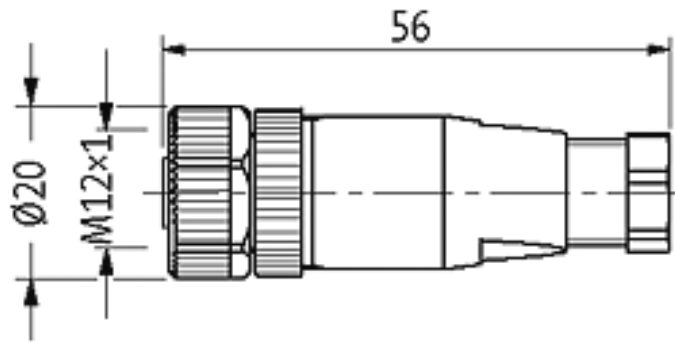

M12 female straight field-wireable Replaced Art.-No. 27600

Female straight
4-pole
Clamping range cable entry: 4...6 mm

Image

Vicarious picture

Approvals**Express shipments****Form**

12901

Technical Data

Operating voltage	max. 250 V AC/DC
Operating current per contact (40 °C)	max. 4 A
Connection diameter	max. 0.75 mm ²
Clamping range (cable diameter)	4...6 mm
Protection	IP65 and IP67 when plugged and screwed down (EN 60529)
Temperature range	-25...+85 °C

All data on this data sheet was compiled carefully.
Liability regarding correctness, completeness, and actuality is limited to gross negligence. Created: 06/12

Contact layout

Female

Circuit diagram

Dimension drawing