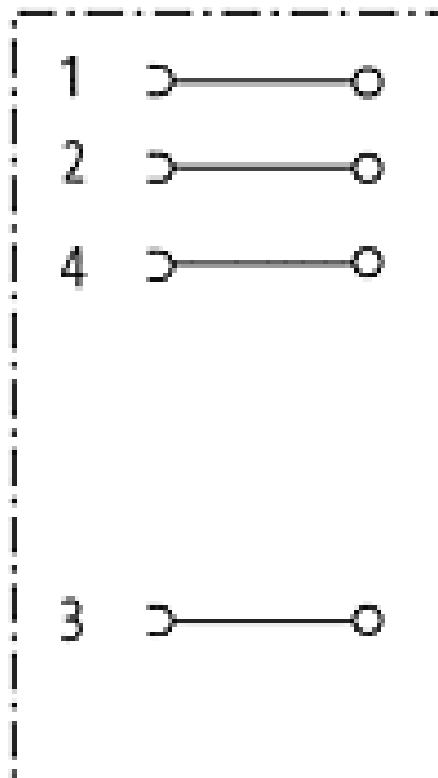

M12 female straight field-wireable Replaced Art.-No. 27600

Female straight
4-pole
Clamping range cable entry: 4...6 mm

Image

Vicarious picture

Approvals**Express shipments****Form**

12901

Technical Data

Operating voltage	max. 250 V AC/DC
Operating current per contact (40 °C)	max. 4 A
Connection diameter	max. 0.75 mm ²
Clamping range (cable diameter)	4...6 mm
Protection	IP65 and IP67 when plugged and screwed down (EN 60529)
Temperature range	-25...+85 °C

Commercial data

Net weight	25
Net weight	25
Weight unit	gram
Basic unit	pc.
Customs tariff number	85369010
Unit (piece)	1
Limited value	1

Comments

Plastic housings with good resistance against chemicals and oils.
The resistance to aggressive media should be individually tested for your application. Further details on request.

All data on this data sheet was compiled carefully.
Liability regarding correctness, completeness, and actuality is limited to gross negligence. Created: 06/12

Contact layout

Female

Circuit diagram

Dimension drawing