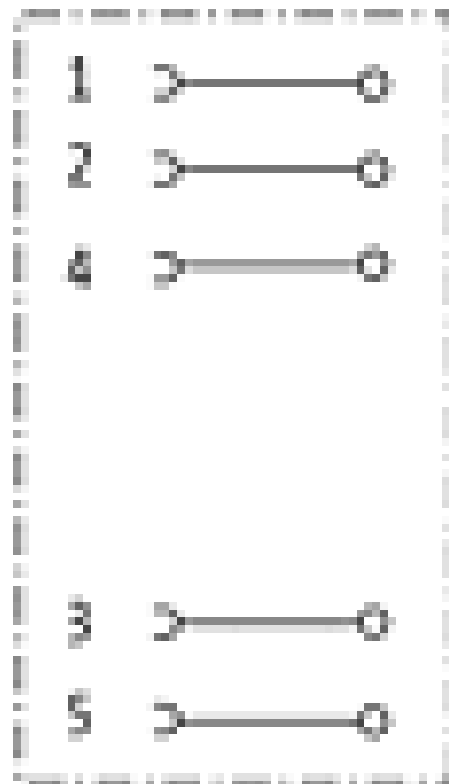

Circuit diagram