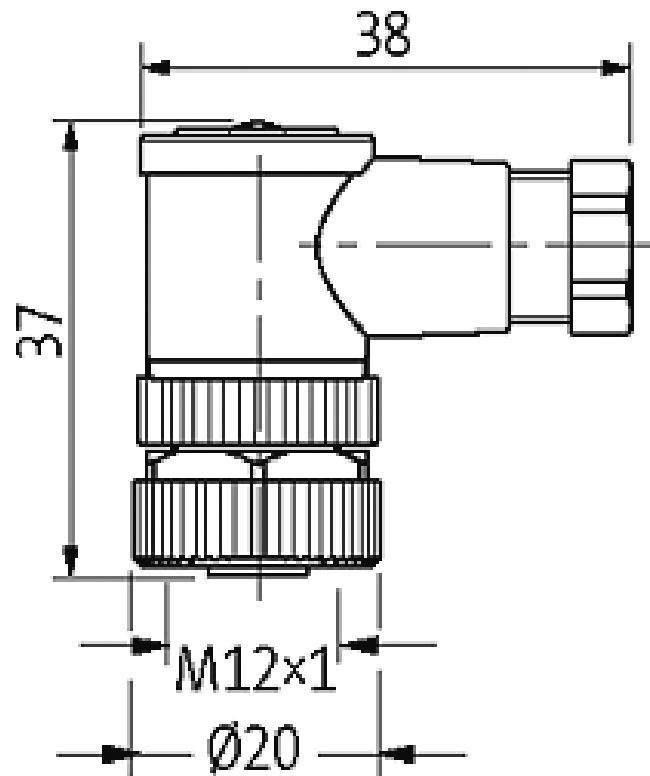

**M12 female 90° field-wireable Replaced Art.-No. 27631**

Female 90°

5-pole

Clamping range cable entry: 6...8 mm

**Image**

Vicarious picture

**Approvals****Express shipments****Form**

13041

**Technical Data**

Operating voltage	max. 125 V AC/DC
Operating current per contact (40 °C)	max. 4 A
Connection diameter	max. 0.75 mm <sup>2</sup>
Clamping range (cable diameter)	6...8 mm
Protection	IP65 and IP67 when plugged and screwed down (EN 60529)
Temperature range	-25...+85 °C

Contact layout

# Female

Circuit diagram

Dimension drawing

Representante oficial de:

[Argentina – Uruguay – Paraguay – Bolivia – Colombia – y Perú.]

Calle 49 N° 5764 - Villa Ballester (B1653AOX) - Prov. de Buenos Aires - ARGENTINA  
Tel: (+54 11) 4768-4242 / Fax: (+54 11) 4849-1212  
Mail: [ventas@nakase.com.ar](mailto:ventas@nakase.com.ar) / Web: [www.nakase.com.ar](http://www.nakase.com.ar)