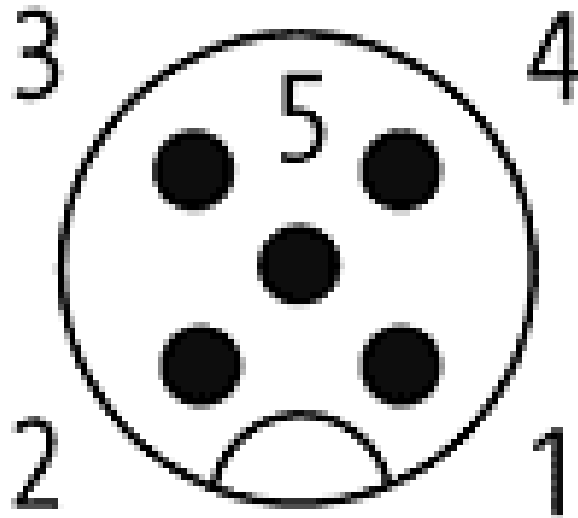

Contact layout

Female