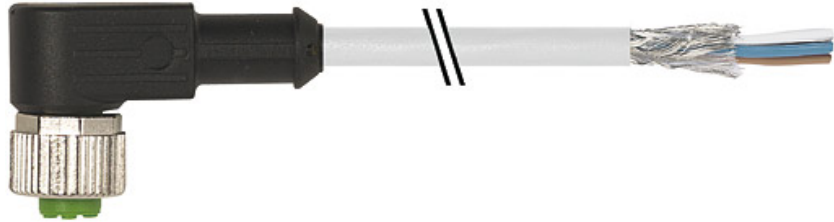

M12 female 90° shielded with cable PVC-JB 5x0,34 shielded grey 1,5m

Female 90°
5-pole, shielded

Image

Vicarious picture

Approvals

Form

13281

Technical Data

Protection	IP65 and IP67 when plugged and screwed down (EN 60529)
Operating voltage	max. 60 V AC/DC
Operating current per contact (40 °C)	max. 4 A
Locking of ports	screw thread M12 × 1 mm (recommended torque = 0.6 Nm) self-securing
Temperature range	-25...+85 °C, depending on cable quality

Cable

No./diameter of wires	5 × 0.34 mm ²
Wire isolation	PVC (br, wh, bl, bk, gnye)
C-track properties	Max. Externe Vorsicherung 20 A (T) in der Gebäudeinstallation
Jacket	PVC
Outer diameter	approx. 5.9 mm
Bend radius (mobile)	15 × outer diameter
Temperature range (fixed)	-30...+80 °C
Temperature range (mobile)	-5...+70 °C