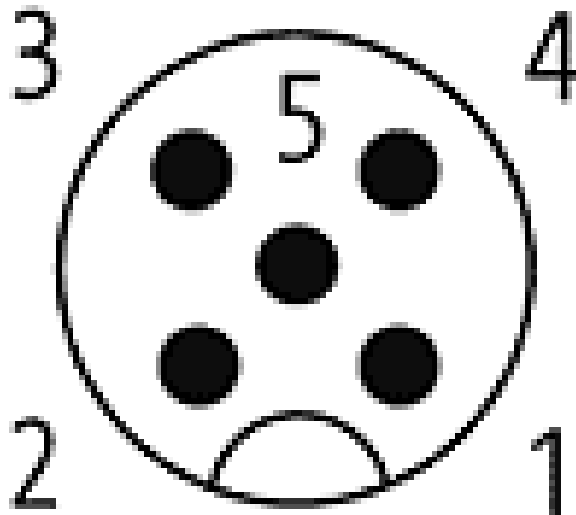

Contact layout

Female