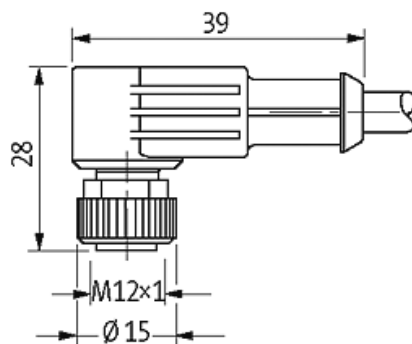

M12 female 90° shielded with cable PVC-JB 5x0,34 shielded grey 1,5m

Female 90°
5-pole, shielded

Image

Vicarious picture

Approvals

Form

13281

Technical Data

All data on this data sheet was compiled carefully.

Liability regarding correctness, completeness, and actuality is limited to gross negligence. Created: 06/12

Commercial data

Net weight	107
Net weight	107
Weight unit	gram
Basic unit	pc.
Customs tariff number	85444290
Unit (piece)	1
Limited value	1

Contact layout

Female

Dimension drawing

Representante oficial de:

[Argentina – Uruguay – Paraguay – Bolivia – Colombia – y Perú.]

Calle 49 N° 5764 - Villa Ballester (B1653AOX) - Prov. de Buenos Aires - ARGENTINA
Tel: (+54 11) 4768-4242 / Fax: (+54 11) 4849-1212
Mail: ventas@nakase.com.ar / Web: www.nakase.com.ar